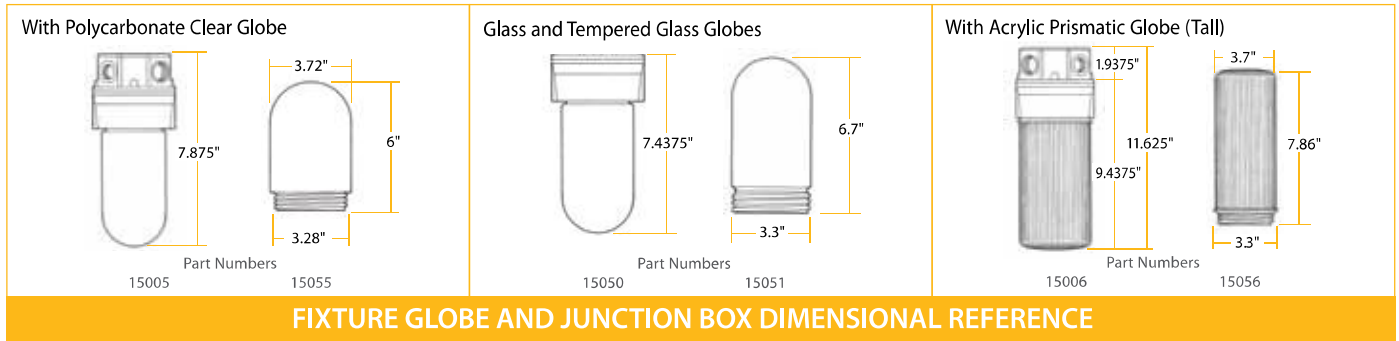

Catalog Number	UPC Number	Description	Order Unit	Unit Qty	Unit Pkg	Units/Case	TL Case Qty	Min Order Qty	MM Req	Ship Wt (Lbs)
With 12 Cubic Inch Junction Box (15045)										
15000	15000	Utility Light: 1/2" & 3/4" Knockout Combo - Glass Globe	EA	1	BX	12	12	12	Yes	24
15001	15001	Utility Light: 1/2" & 3/4" Knockout Combo - Tempered Glass Globe	EA	1	BX	12	12	12	Yes	24
15002	15002	Utility Light: 3/4" Knockout - Glass Globe	EA	1	BX	12	12	12	Yes	24
15005	15005	Utility Light: 1/2" & 3/4" Knockout Combo - Polycarbonate Globe	EA	1	BX	12	12	1	No	18
15006	15006	Utility Light: 1/2" & 3/4" Knockout Combo - Acrylic Prismatic Globe (Tall)	EA	1	BX	12	12	1	No	19
15007	15007	Utility Light: 1/2" & 3/4" Knockout Combo - Acrylic Prismatic Globe	EA	1	BX	12	12	1	No	19
Without Junction Box										
15050	15050	Utility Light: Standard Glass Globe	EA	1	BX	12	12	12	Yes	20
15051	15051	Utility Light: Tempered Glass Globe	EA	1	BX	12	12	12	Yes	20
15055	15055	Utility Light: Polycarbonate Clear Globe	EA	1	BX	12	12	1	No	14
15056	15056	Utility Light: Acrylic Prismatic Globe (Tall)	EA	1	BX	12	12	1	No	15
15090	15090	Edison-Type Fixture Base: Globe not included	EA	1	BX	12	12	1	No	7

Key: Order Unit: The Unit to be ordered; Unit Quantity: Number of same pieces in each Unit; Units per Case: Unit Packages contained in the case; TL Case = Total Case Quantity: The number of similar items in the Unit Package; Unit Package: The type of Packaging; Min Order = Minimum Order Quantity: The smallest Unit to order; MM Req = Multiple Minimum Order Required: Must order multiples of Unit the quantities; Ship Wt = Shipping Weight: Total weight of the Unit Package; Order Unit / Packaging Types: BG = Bag; BRL = Barrel; BX = Box; BN = Bulk; LS = Loose; PKG = Package; RL = Roll; EA = Each; Package; LB = Pound; C = Hundred; M = Thousand